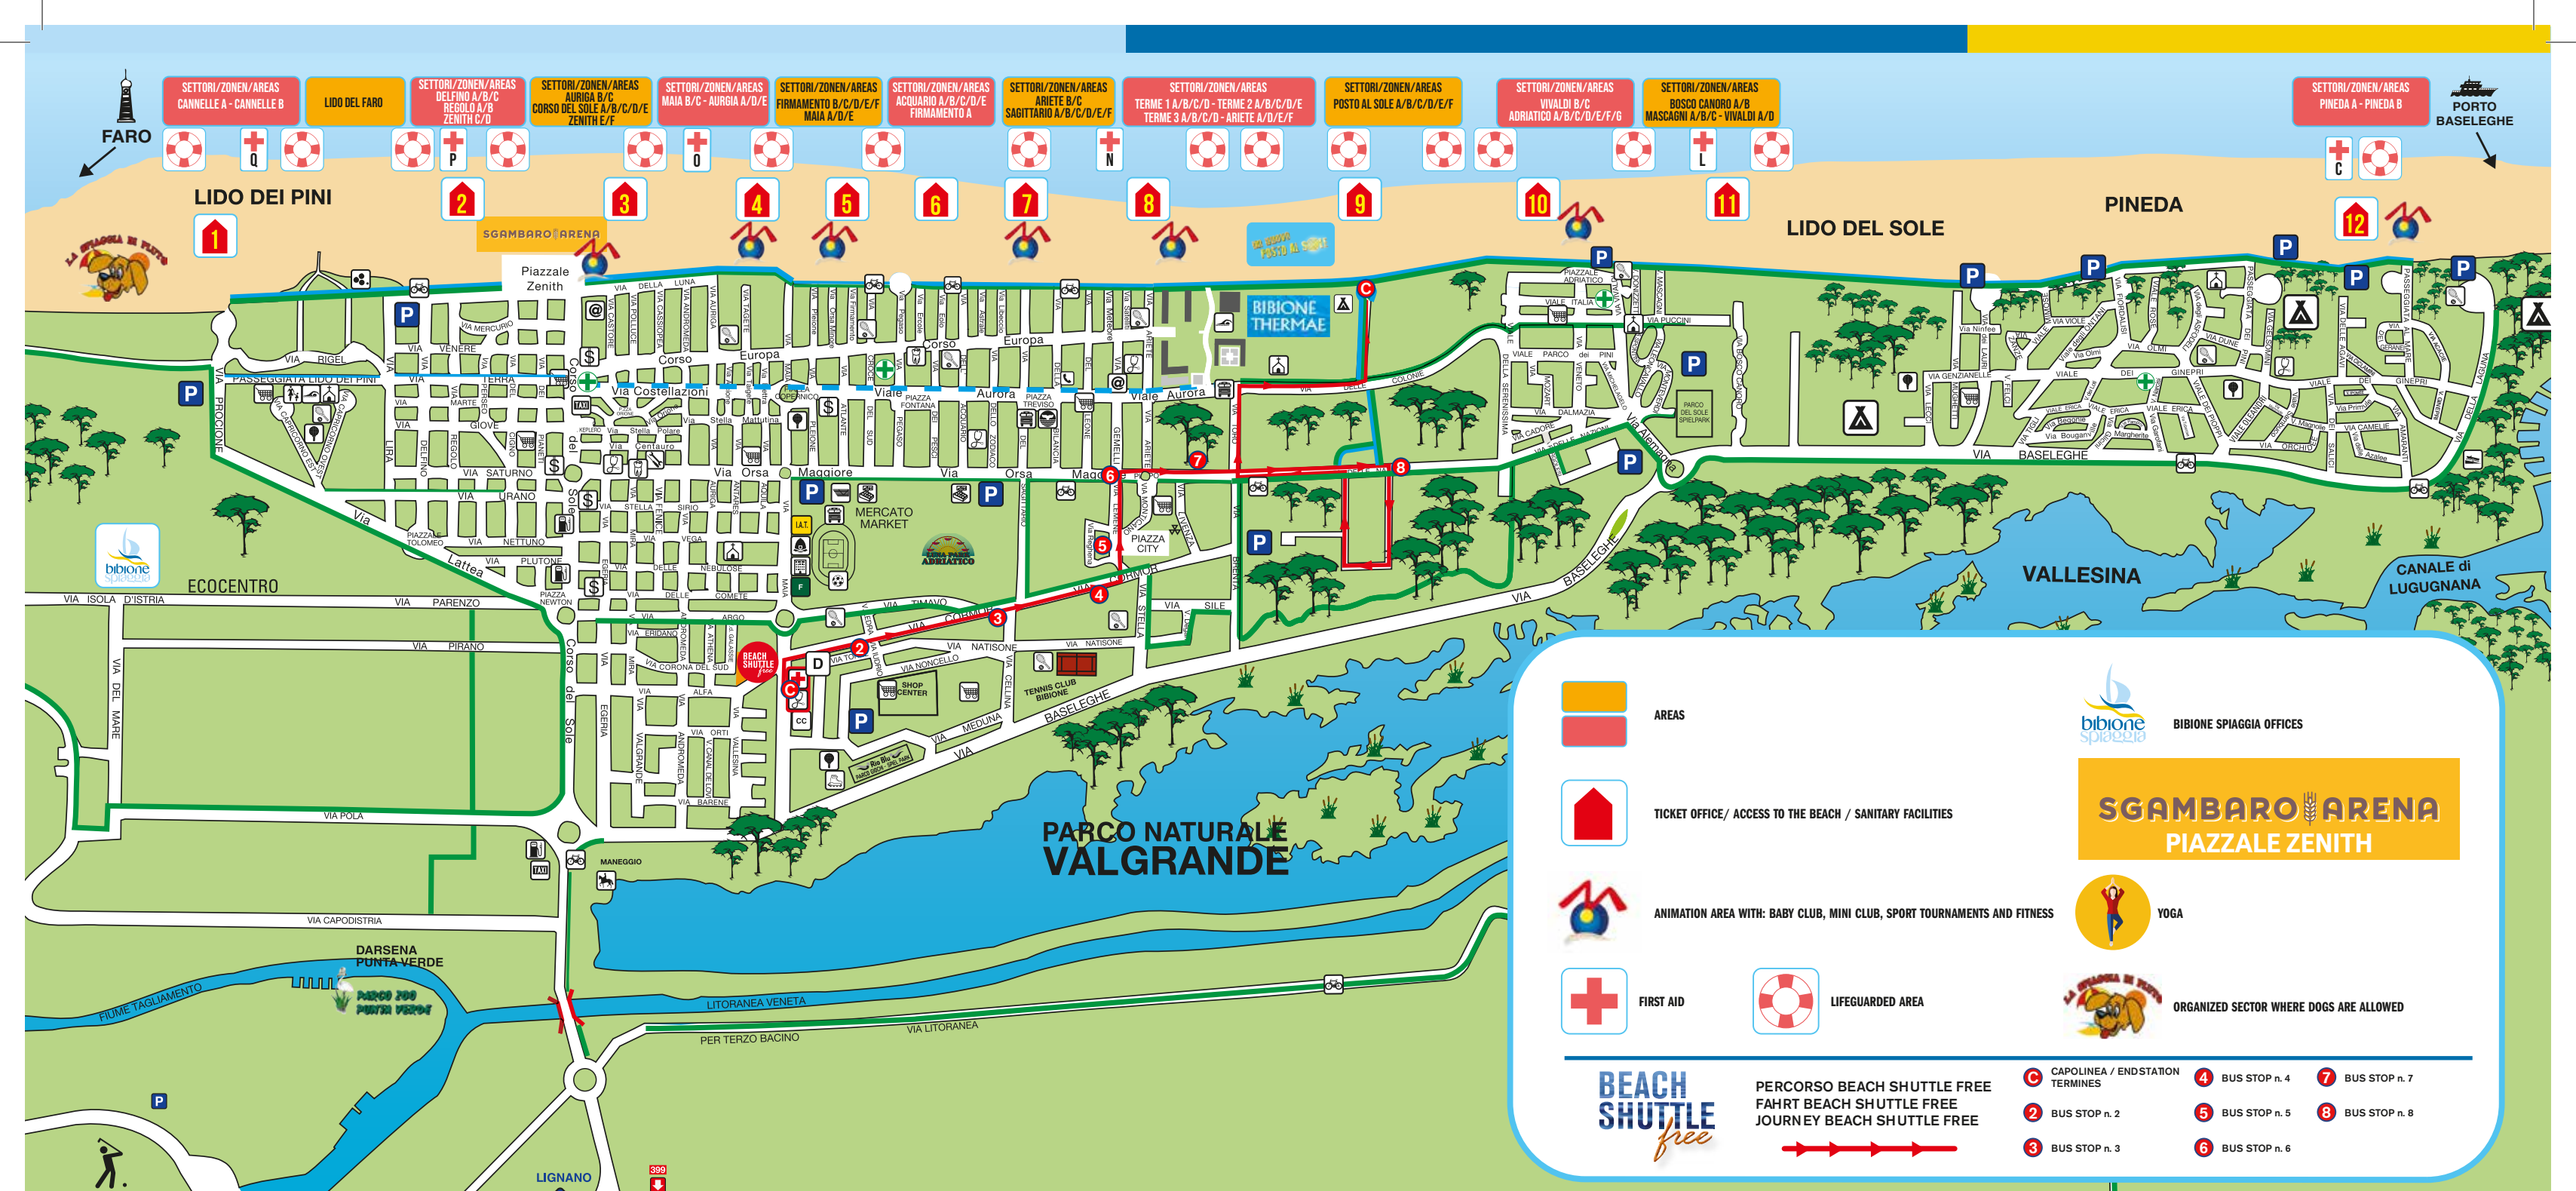

FIRST AID

- Q Via Procione
- P Via Regolo
- O Via Taigete
- N Via del Leone
- L Piazzale Adriatico - Lido del Sole
- C Via passeggiata al Mare - Bibione Pineda

FREE OF CHARGE

FUN FOR EVERYBODY ON THE BEACH

BABY CLUB 3-5 YEARS

MONDAY - FRIDAY
10.00 - 12.30 | 16.00 - 18.00

SUNDAY
16.00 - 18.00

Trust and entertainment service for children aged 3 to 5 years. Our younger guests are always followed by operators, directly on the beach, in their equipped and safe spaces. Free of charge.

All our services SUMMER 2024 PIANTAPLANMAP

info@bibionespiaggia.com
bibionespiaggia.com

SETTORI/ZONEN/AREAS CANNELLE A - CANNELLE B LIDO DEL FARO SETTORI/ZONEN/AREAS DELFINO A/B/C REGOLO A/B ZENITH C/D SETTORI/ZONEN/AREAS CORSO DEL SOLE A/B/C/D/E ZENITH E/F SETTORI/ZONEN/AREAS MAIA B/C - AURGIA A/D/E SETTORI/ZONEN/AREAS FIRMAMENTO B/C/D/E/F MAIA A/D/E SETTORI/ZONEN/AREAS ACQUARIO A/B/C/D/E FIRMAMENTO A SETTORI/ZONEN/AREAS ARIETE B/C SAGITTARIO A/B/C/D/E/F SETTORI/ZONEN/AREAS TERME 1 A/B/C/D - TERME 2 A/B/C/D/E TERME 3 A/B/C/D - ARIETE A/D/E/F SETTORI/ZONEN/AREAS POSTO AL SOLE A/B/C/D/E/F SETTORI/ZONEN/AREAS VIVALDI B/C ADRIATICO A/B/C/D/E/F/G SETTORI/ZONEN/AREAS BOSCO CANORO A/B MASCAGNI A/B/C - VIVALDI A/D SETTORI/ZONEN/AREAS PINEDA A - PINEDA B PORTO BASELEGHE

SGAMBARO ARENA
PIAZZALE ZENITH

YOGA

ORGANIZED SECTOR WHERE DOGS ARE ALLOWED

BEACH SHUTTLE free

PERCORSO BEACH SHUTTLE FREE
FAHRT BEACH SHUTTLE FREE
JOURNEY BEACH SHUTTLE FREE

C CAPOLINEA / ENDSTATION TERMINES **4** BUS STOP n. 4 **7** BUS STOP n. 7
2 BUS STOP n. 2 **5** BUS STOP n. 5 **8** BUS STOP n. 8
3 BUS STOP n. 3 **6** BUS STOP n. 6